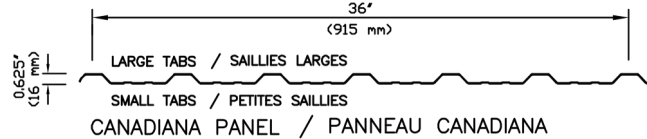

Panel Closure Strips

(E.P.D.M. Material)

Fermetures pour panneaux

(Matériel E.P.D.M.)

MONTECIANO™/MC

Lightweight cladding / Revêtements légers

NOTES:

LARGE TABS / SAILLIES LARGES
(SELF-ADHESIVE) / (AUTO-COLLANTE)

SMALL TABS / PETITES SAILLIES
(NON-ADHESIVE) / (NON AUTO-COLLANTE)

Industrial cladding / Revêtements industriels