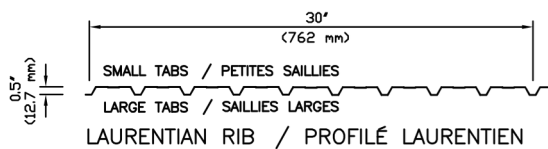

Panel Closure Strips

(E.P.D.M. Material)

Fermetures pour panneaux

(Matériel E.P.D.M.)

MONTECIANO™/MC

Lightweight cladding / Revêtements légers

NOTES:

LARGE TABS / SAILLIES LARGES
(SELF-ADHESIVE) / (AUTO-COLLANTE)

SMALL TABS / PETITES SAILLIES
(NON-ADHESIVE) / (NON AUTO-COLLANTE)

Industrial cladding / Revêtements industriels