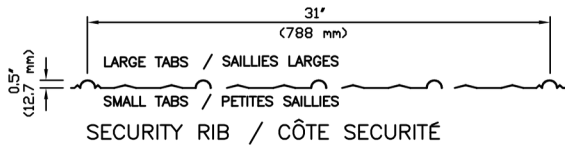

Panel Closure Strips

(E.P.D.M. Material)

Fermetures pour panneaux

(Matériel E.P.D.M.)

MONTECIANO™/MC

Lightweight cladding / Revêtements légers

NOTES:

LARGE TABS / SAILLIES LARGES
(SELF-ADHESIVE) / (AUTO-COLLANTE)

SMALL TABS / PETITES SAILLIES
(NON-ADHESIVE) / (NON AUTO-COLLANTE)

Industrial cladding / Revêtements industriels