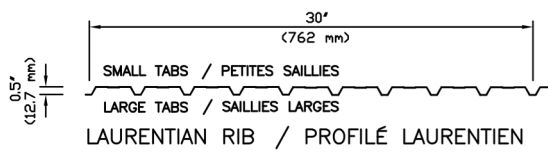

Panel Closure Strips

(E.P.D.M. Material)

Fermetures pour panneaux

(Matériel E.P.D.M.)

MONTECIANO™/MC

Lightweight cladding / Revêtements légers

NOTES:

LARGE TABS / SAILLIES LARGES
(SELF-ADHESIVE) / (AUTO-COLLANTE)

SMALL TABS / PETITES SAILLIES
(NON-ADHESIVE) / (NON AUTO-COLLANTE)

Industrial cladding / Revêtements industriels