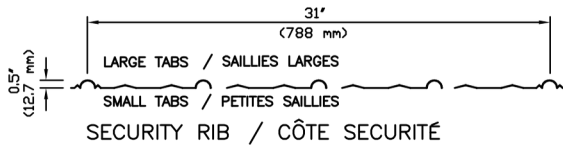

Panel Closure Strips

(E.P.D.M. Material)

Fermetures pour panneaux

(Matériel E.P.D.M.)

MONTECIANO™/MC

Lightweight cladding / Revêtements légers

NOTES:

LARGE TABS / SAILLIES LARGES
(SELF-ADHESIVE) / (AUTO-COLLANTE)

SMALL TABS / PETITES SAILLIES
(NON-ADHESIVE) / (NON AUTO-COLLANTE)

Industrial cladding / Revêtements industriels