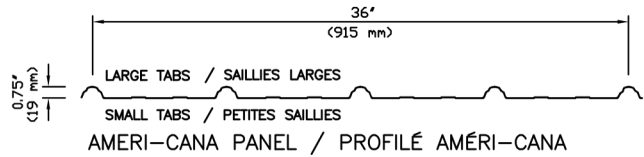

Panel Closure Strips

(E.P.D.M. Material)

Fermetures pour panneaux

(Matériel E.P.D.M.)

MONTECIANO™/MC

Lightweight cladding / Revêtements légers

NOTES:

LARGE TABS / SAILLIES LARGES
(SELF-ADHESIVE) / (AUTO-COLLANTE)

SMALL TABS / PETITES SAILLIES
(NON-ADHESIVE) / (NON AUTO-COLLANTE)

Industrial cladding / Revêtements industriels