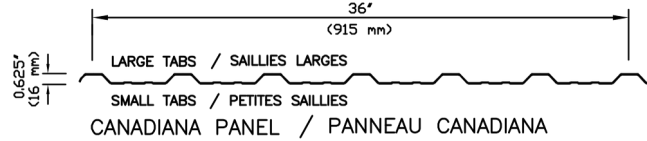

Panel Closure Strips

(E.P.D.M. Material)

Fermetures pour panneaux

(Matériel E.P.D.M.)

MONTECIANO™/MC

Lightweight cladding / Revêtements légers

NOTES:

LARGE TABS / SAILLIES LARGES
(SELF-ADHESIVE) / (AUTO-COLLANTE)

SMALL TABS / PETITES SAILLIES
(NON-ADHESIVE) / (NON AUTO-COLLANTE)

Industrial cladding / Revêtements industriels