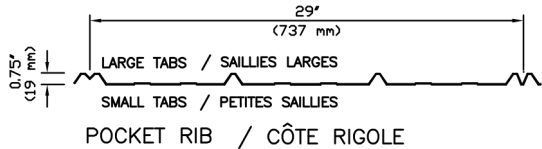

Panel Closure Strips

(E.P.D.M. Material)

Fermetures pour panneaux

(Matériel E.P.D.M.)

MONTECIANO™/MC

Lightweight cladding / Revêtements légers

NOTES:

LARGE TABS / SAILLIES LARGES
(SELF-ADHESIVE) / (AUTO-COLLANTE)

SMALL TABS / PETITES SAILLIES
(NON-ADHESIVE) / (NON AUTO-COLLANTE)

Industrial cladding / Revêtements industriels