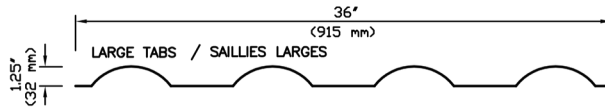

Panel Closure Strips

(E.P.D.M. Material)

Fermetures pour panneaux

(Matériel E.P.D.M.)

MONTECIANO™/MC

Lightweight cladding / Revêtements légers

NOTES:

LARGE TABS / SAILLIES LARGES
(SELF-ADHESIVE) / (AUTO-COLLANTE)

SMALL TABS / PETITES SAILLIES
(NON-ADHESIVE) / (NON AUTO-COLLANTE)

Industrial cladding / Revêtements industriels