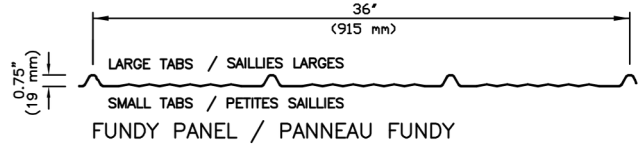

Panel Closure Strips

(E.P.D.M. Material)

Fermetures pour panneaux

(Matériel E.P.D.M.)

MONTECIANO™/MC

Lightweight cladding / Revêtements légers

NOTES:

LARGE TABS / SAILLIES LARGES
(SELF-ADHESIVE) / (AUTO-COLLANTE)

SMALL TABS / PETITES SAILLIES
(NON-ADHESIVE) / (NON AUTO-COLLANTE)

Industrial cladding / Revêtements industriels